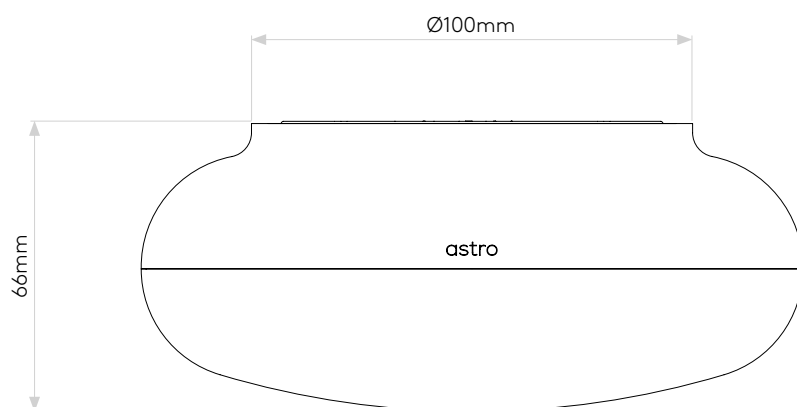

ALTEA 150 LED

astro

GENERAL

CLASS:	CE (Class 2)
IP RATING:	IP44
BATHROOM ZONE:	Zone 2, 3
VOLTAGE:	Mains 230V
INSTALLATION ORIENTATION:	Wall mount / Ceiling mount
MAIN MATERIAL:	Metal - Aluminium
DIMENSIONS:	H: 66mm Ø: 152mm
CUT OUT HOLE:	Not applicable
RECESS DEPTH:	Not applicable
FIRE RATING:	Not applicable
CABLE LENGTH:	Not applicable
GROSS WEIGHT:	0.892Kg

LAMP

LIGHT SOURCE:	LED MODULE
MAXIMUM WATTAGE:	8.18W
LAMP INCLUDED:	Yes (Integral)
MAXIMUM LAMP LENGTH:	Not applicable
LUMINOUS FLUX:	346 Lm
COLOUR TEMP:	2700K
CRI:	80
R9:	To be advised
MACADAM ELLIPSE:	3-step
TILT ADJUSTABLE ANGLE:	Not applicable
ROTATION ADJUSTABLE ANGLE:	Not applicable
AVERAGE LIFESPAN:	40,000hrs
L70:	To be advised
BEAM ANGLE:	Not applicable

ADDITIONAL INFORMATION:

SHADE INCLUDED:	-
SHADE/DIFFUSER MATERIAL:	Polycarbonate
SHADE/DIFFUSER FINISH	Natural
F MARK:	-

CODE: 8013
SKU: 1133004
FINISH: POLISHED CHROME

Please note that some dimensions may vary slightly due to manufacturing tolerances, this includes cable entry and fixing holes