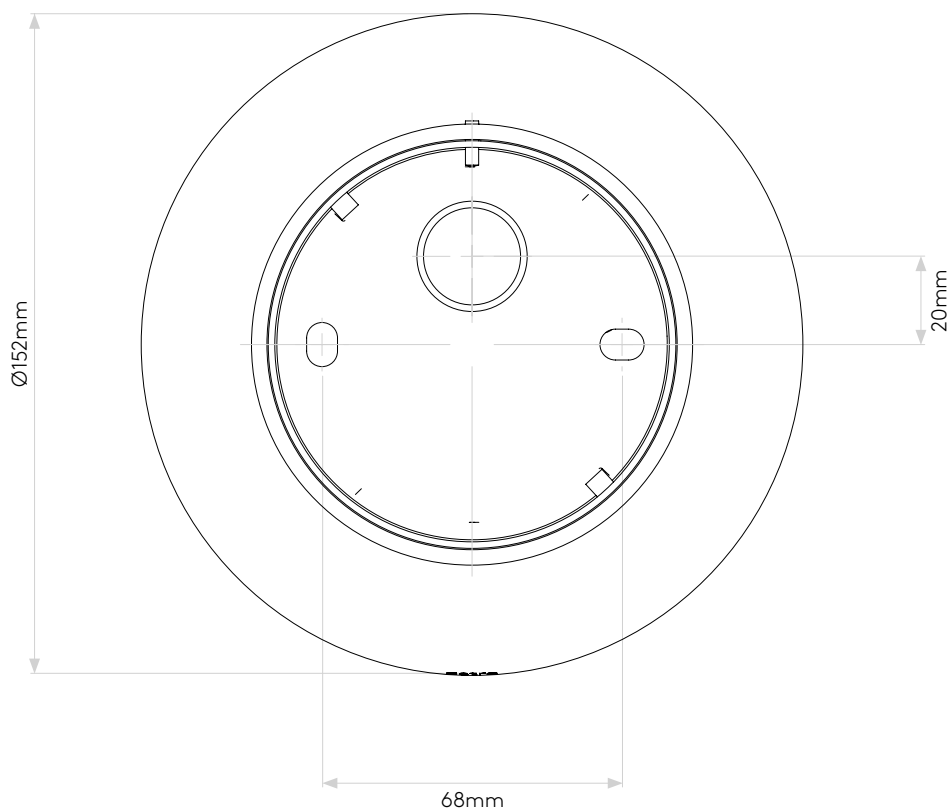

ALTEA 150 LED

astro

GENERAL

CLASS:	CE (Class 2)
IP RATING:	IP44
BATHROOM ZONE:	Zone 2, 3
VOLTAGE:	Mains 230V
INSTALLATION ORIENTATION:	Wall mount / Ceiling mount
MAIN MATERIAL:	Metal - Aluminium
DIMENSIONS:	H: 66mm Ø: 152mm
CUT OUT HOLE:	Not applicable
RECESS DEPTH:	Not applicable
FIRE RATING:	Not applicable
CABLE LENGTH:	Not applicable
GROSS WEIGHT:	0.892Kg

LAMP

LIGHT SOURCE:	LED MODULE
MAXIMUM WATTAGE:	8.18W
LAMP INCLUDED:	Yes (Integral)
MAXIMUM LAMP LENGTH:	Not applicable
LUMINOUS FLUX:	346 Lm
COLOUR TEMP:	2700K
CRI:	80
R9:	To be advised
MACADAM ELLIPSE:	3-step
TILT ADJUSTABLE ANGLE:	Not applicable
ROTATION ADJUSTABLE ANGLE:	Not applicable
AVERAGE LIFESPAN:	40,000hrs
L70:	To be advised
BEAM ANGLE:	Not applicable

ADDITIONAL INFORMATION:

SHADE INCLUDED:	-
SHADE/DIFFUSER MATERIAL:	Polycarbonate
SHADE/DIFFUSER FINISH	Natural
F MARK:	-

CODE: 8013
SKU: 1133004
FINISH: POLISHED CHROME

Please note that some dimensions may vary slightly due to manufacturing tolerances, this includes cable entry and fixing holes