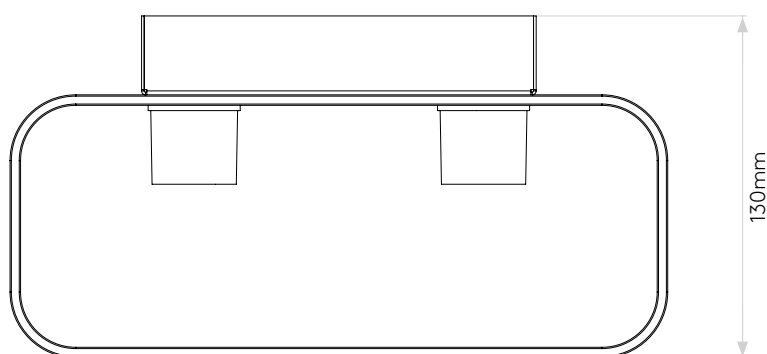

Please note that some dimensions may vary slightly due to manufacturing tolerances, this includes cable entry and fixing holes

Veuillez noter que certaines dimensions peuvent varier légèrement en raison des tolérances de fabrication, y compris l'entrée de câble et les trous de fixation.

Bitte beachten Sie, dass die Maße Fertigungstoleranzen unterliegen und daher in geringem Umfang von der angegebenen Größe abweichen können. Dies gilt auch für Kabeleingänge und Befestigungslöcher.

Si prega notare che possono esserci piccole variazioni in alcune dimensioni dovute alle tolleranze di produzione, queste includono l'ingresso del cavo e i fori di fissaggio.