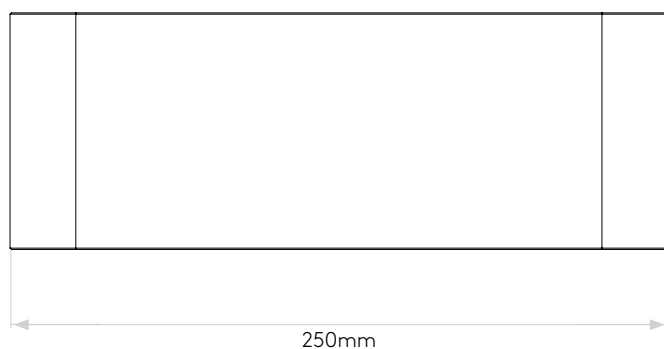

Please note that some dimensions may vary slightly due to manufacturing tolerances, this includes cable entry and fixing holes

Veuillez noter que certaines dimensions peuvent varier légèrement en raison des tolérances de fabrication, y compris l'entrée de câble et les trous de fixation.

Bitte beachten Sie, dass die Maße Fertigungstoleranzen unterliegen und daher in geringem Umfang von der angegebenen Größe abweichen können. Dies gilt auch für Kabeleingänge und Befestigungslöcher.

Si prega notare che possono esserci piccole variazioni in alcune dimensioni dovute alle tolleranze di produzione, queste includono l'ingresso del cavo e i fori di fissaggio.