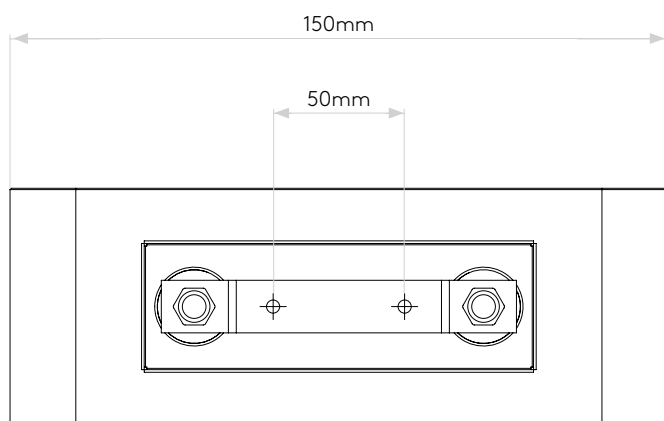

Please note that some dimensions may vary slightly due to manufacturing tolerances, this includes cable entry and fixing holes

Veuillez noter que certaines dimensions peuvent varier légèrement en raison des tolérances de fabrication, y compris l'entrée de câble et les trous de fixation.

Bitte beachten Sie, dass die Maße Fertigungstoleranzen unterliegen und daher in geringem Umfang von der angegebenen Größe abweichen können. Dies gilt auch für Kabeleingänge und Befestigungslöcher.

Si prega notare che possono esserci piccole variazioni in alcune dimensioni dovute alle tolleranze di produzione, queste includono l'ingresso del cavo e i fori di fissaggio.