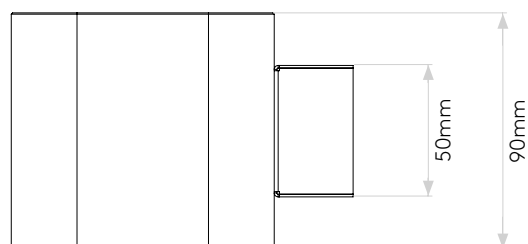

Please note that some dimensions may vary slightly due to manufacturing tolerances, this includes cable entry and fixing holes

Veuillez noter que certaines dimensions peuvent varier légèrement en raison des tolérances de fabrication, y compris l'entrée de câble et les trous de fixation.

Bitte beachten Sie, dass die Maße Fertigungstoleranzen unterliegen und daher in geringem Umfang von der angegebenen Größe abweichen können. Dies gilt auch für Kabeleingänge und Befestigungslöcher.

Si prega notare che possono esserci piccole variazioni in alcune dimensioni dovute alle tolleranze di produzione, queste includono l'ingresso del cavo e i fori di fissaggio.