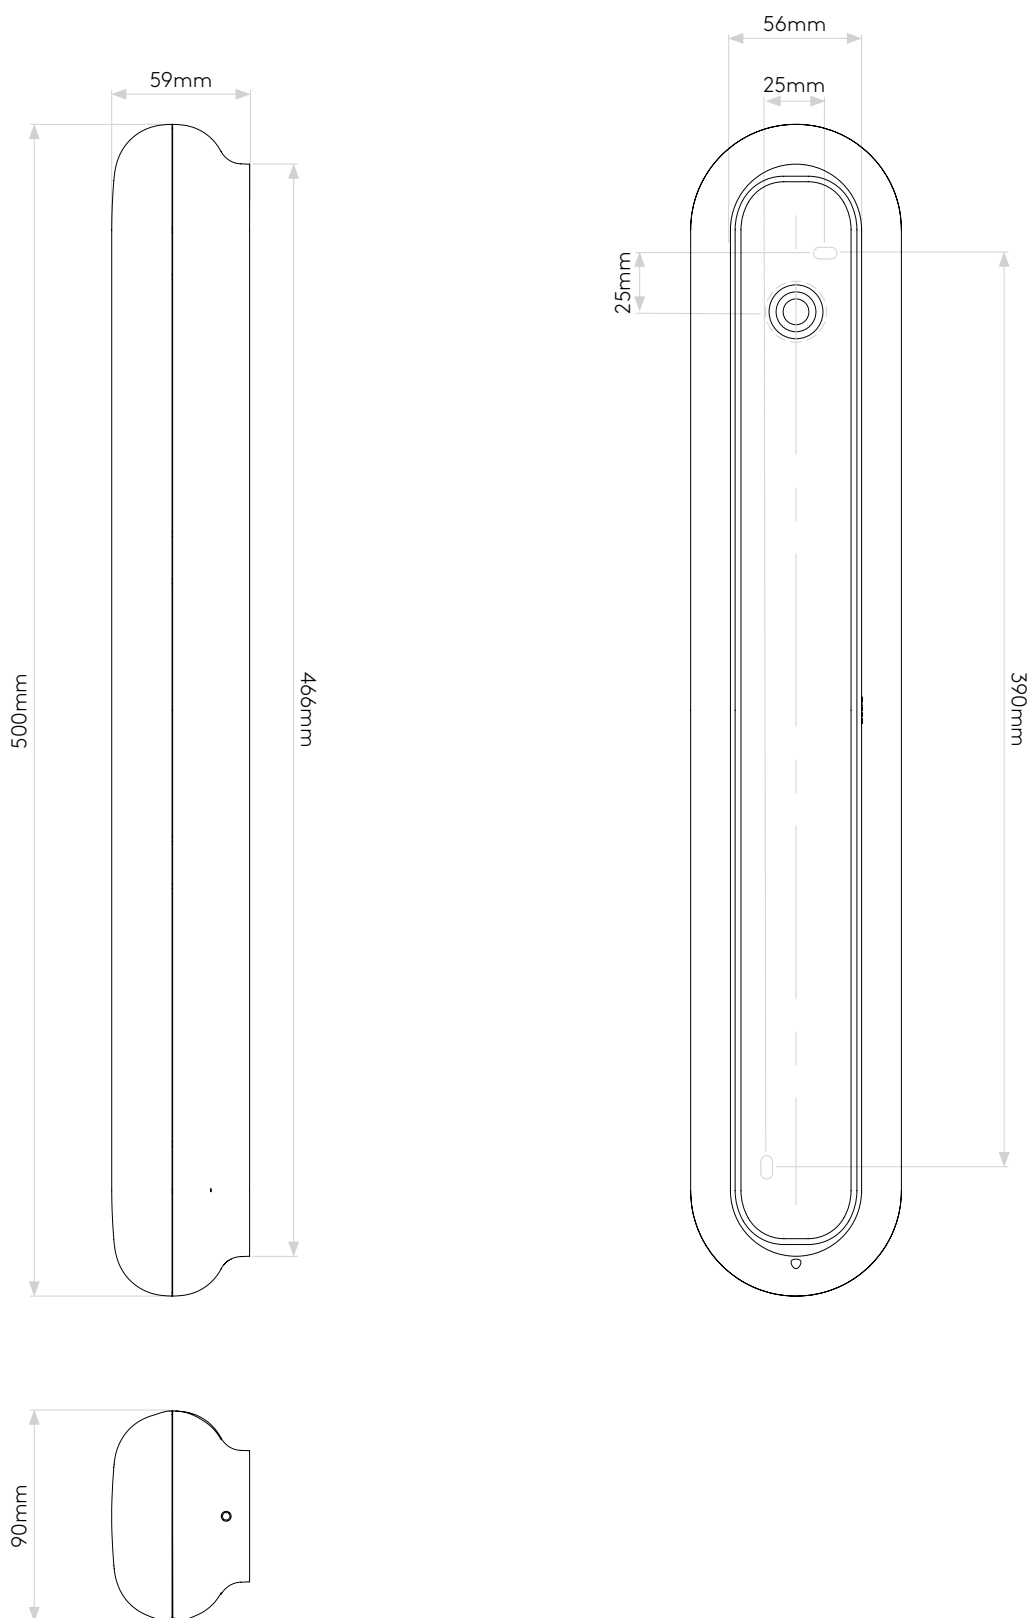

ALTEA 500 LED

astro

GENERAL

CLASS:	CE (Class 2)
IP RATING:	IP44
BATHROOM ZONE:	Zone 2, 3
VOLTAGE:	Mains 230V
INSTALLATION ORIENTATION:	Wall mount
MAIN MATERIAL:	Metal - Zinc
DIMENSIONS:	H: 500mm W: 90mm D: 59mm
CUT OUT HOLE:	Not applicable
RECESS DEPTH:	Not applicable
FIRE RATING:	Not applicable
CABLE LENGTH:	Not applicable
GROSS WEIGHT:	1.86Kg

LAMP

LIGHT SOURCE:	LED STRIP
MAXIMUM WATTAGE:	20.3W
LAMP INCLUDED:	Yes (Integral)
MAXIMUM LAMP LENGTH:	Not Applicable
LUMINOUS FLUX:	858 lm
COLOUR TEMP:	3000K
CRI:	80
R9:	7.0
MACADAM ELLIPSE:	+/-100K
TILT ADJUSTABLE ANGLE:	Not applicable
ROTATION ADJUSTABLE ANGLE:	Not applicable
AVERAGE LIFESPAN:	50,000hrs
L70:	Not applicable
BEAM ANGLE:	Not applicable

Please note that some dimensions may vary slightly due to manufacturing tolerances, this includes cable entry and fixing holes

Veuillez noter que certaines dimensions peuvent varier légèrement en raison des tolérances de fabrication, y compris l'entrée de câble et les trous de fixation.