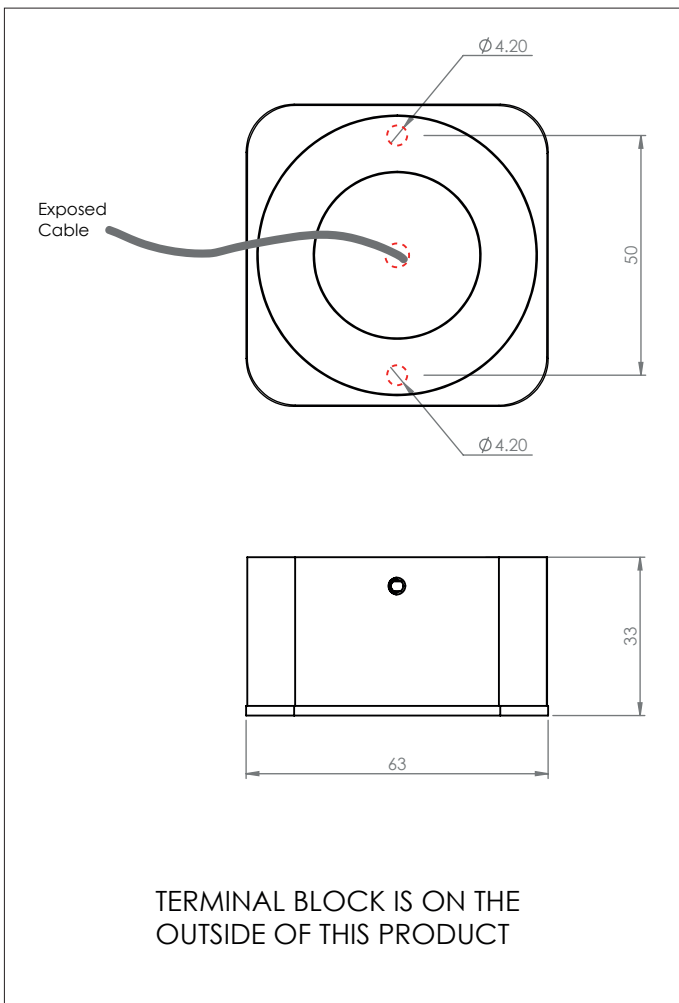

5682 Samos Square

5w LED		incl.
LED Driver		incl.
3000K	188 lm	CRI 80

Zone	3
------	----------

Astro Lighting Ltd.
G2 River Way, Harlow
CM20 2DP, Great Britain

T: +44 (0) 1279 427001
F: +44 (0) 1279 427002
sales@astrolighting.co.uk
www.astrolighting.co.uk