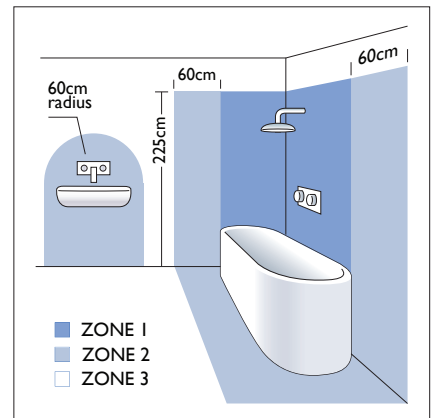

5682 Samos Square

5w LED		incl.
LED Driver		incl.
3000K	188 lm	CRI 80

Zone	3
------	----------

Astro Lighting Ltd.
G2 River Way, Harlow
CM20 2DP, Great Britain

T: +44 (0) 1279 427001
F: +44 (0) 1279 427002
sales@astrolighting.co.uk
www.astrolighting.co.uk