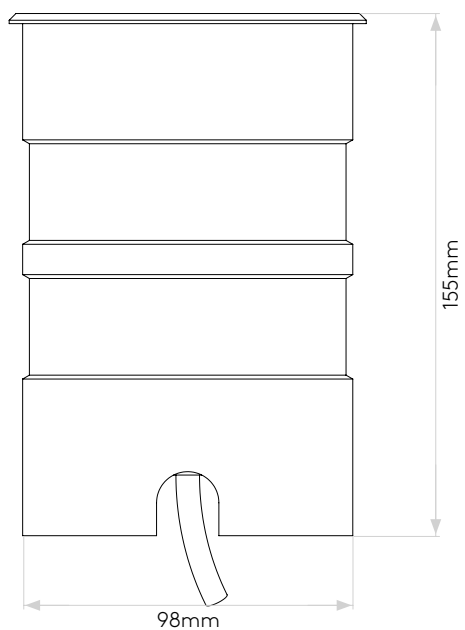

With Mounting Cover