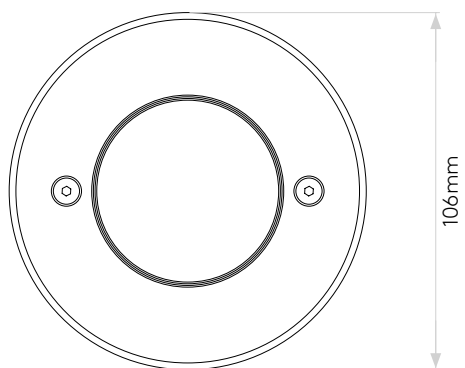

With Mounting Cover