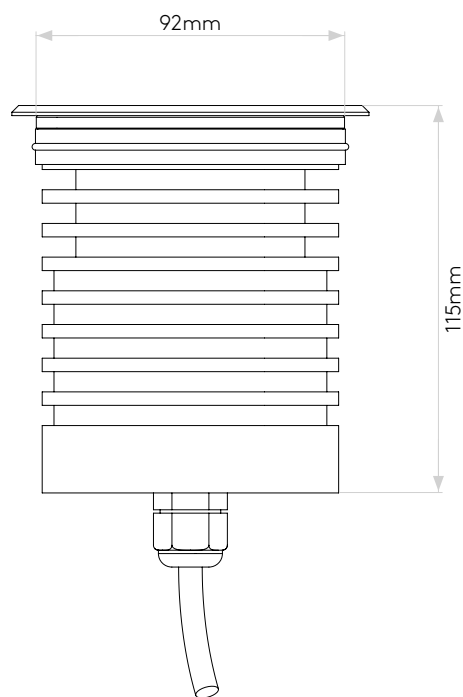

Without Mounting Cover

Please note that some dimensions may vary slightly due to manufacturing tolerances, this includes cable entry and fixing holes

Veillez noter que certaines dimensions peuvent varier légèrement en raison des tolérances de fabrication, y compris l'entrée de câble et les trous de fixation.

Bitte beachten Sie, dass die Maße Fertigungstoleranzen unterliegen und daher in geringem Umfang von der angegebenen Größe abweichen können. Dies gilt auch für Kabeleingänge und Befestigungslöcher.

Si prega notare che possono esserci piccole variazioni in alcune dimensioni dovute alle tolleranze di produzione, queste includono l'ingresso del cavo e i fori di fissaggio.