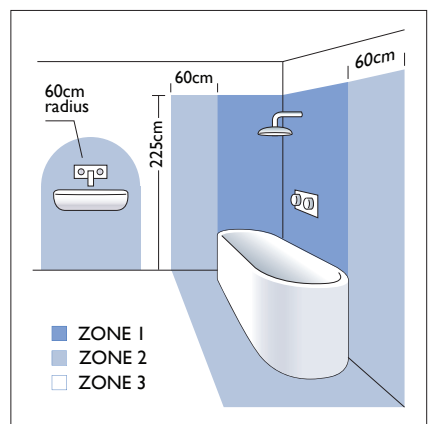

14.5w LED		incl.

LED Driver		incl.

2700K	Philips

Zone	3