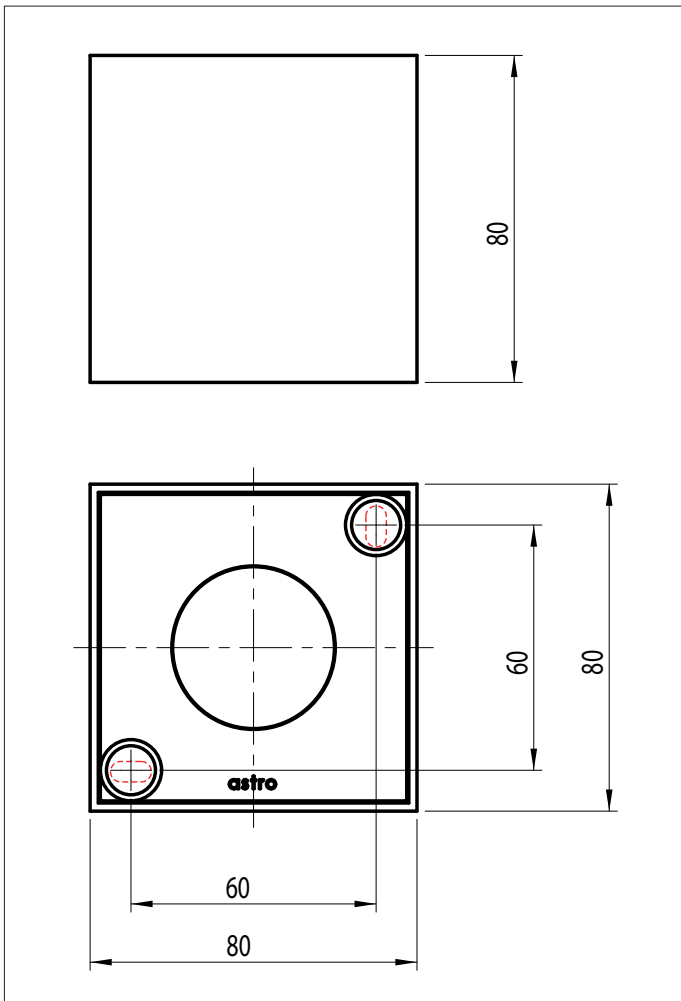

7049 Oscala LED

14.5w LED		incl.
-----------	--	-------

LED Driver		incl.
------------	--	-------

2700K	Philips
-------	---------

Zone	3
------	----------

Astro Lighting Ltd.
G2 River Way, Harlow
CM20 2DP, Great Britain